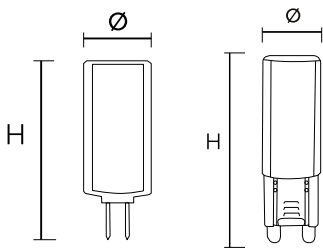

3 Year Silver Warranty				
Code	Lamp Type	Temp	Lm	ØxH (mm)
Non Dimmable				
05645	1.4W LED G4 Capsule - Non Dim	2700K	140	15x40
12V intensity LED bulbs require a line driver or quality branded transformer				
Dimmable				
05674V2	2.5W LED G9 Capsule - Dimmable	2700K	270	18x55
60043V2	2.5W LED G9 Capsule - Dimmable	4000K	300	
60227	3.5W LED G9 Capsule - Dimmable, CRI 90	2700K	470	18x55
60226	3.5W LED G9 Capsule - Dimmable, CRI 90	4000K	470	
61042	2.2W LED Frosted Glass Dimmable G9 Capsule, CRI 95	2200K	180	17.5x55.5
61043	3.5W LED Frosted Glass Dimmable G9 Capsule, CRI 95	2200K	300	
61044	2.2W LED Frosted Glass Dimmable G9 Capsule, CRI 95	2700K	200	
61045	3.5W LED Frosted Glass Dimmable G9 Capsule, CRI 95	2700K	350	
Compatible with most branded Trailing Edge Dimmers including BELL Smart Universal LED Trailing/Leading Edge Dimmer Module. Code: 10803				